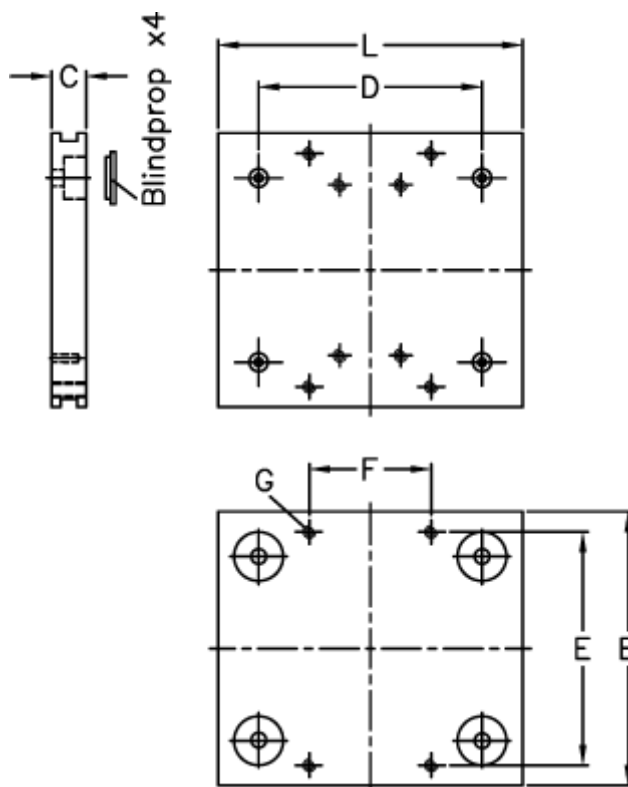

Article number: 057113076170

Description: Hepco GV3 carriage plate CP 76 34 L170

Measures

B	= 150
C	= 18.00
d	= 130
E	= 130
F	= 80
For bearing	= 34
For slide	= M/NM 76
L	= 170

Threaded hole G = 4 x M8